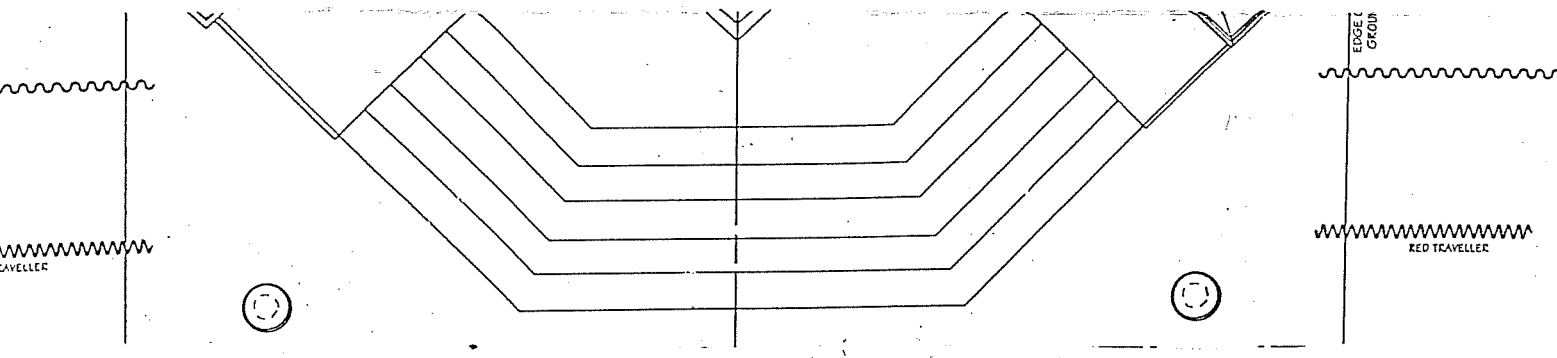

TOP OF SHOW

<p>STAGE RIGHT PROP TABLE</p> <p>Torch with battery 3 Shields 3 Spears</p>	<p>ONSTAGE</p> <p>2 Standing torches US Door open</p>	<p>STAGE LEFT PROP TABLE</p> <p>6 Large goblets Small goblet with water Torch with battery Sword 2 Shields 2 Spears Dagger in sheath</p>
<p>WIGS AND MAKEUP ROOM</p> <p>Jokanaan head</p>	<p>MIST STAGE WITH WATER</p>	<p>UL ESCAPE STAIRS</p> <p>Rolled rug Small table with: Silver bowl Fruit bowl with: Real grapes Fake pear 2 Thrones Feather fan Rug with wood backing Bowl with rag Pitcher</p>
<p>GREEN RM. GUARD COUNTER</p> <p>Gold chain</p> <p>UL PROPS HANDOFF ORDER:</p> <p>George: 1- Rug 2- Table with fruit & bowl 3- Feather fan</p> <p>Steve: 1- Throne 2- Pitcher & Bowl with rag</p>		

Cues:

- | | | | |
|----------------|-----------|--------------|--|
| 12:00 | UL | GRIPS | Tie doors shut after Soldier shuts US door. |
| 29:00 | UL | GRIPS | Brace door as Jokanaan bangs against it. |
| 36:00 | UL | GRIPS | Untie door after Salome leans against it. |
| 37:00 | UL | PROPS | Handoff props and furniture to Slaves. |
| 57:00 | UL | PROPS | Receive pitcher & bowl from Slaves, handoff wood rug. |
| 58:00 | UL | GRIPS | Tie doors shut after Handmaiden shuts US door. |
| 1:15:00 | UL | GRIPS | Untie door on ASM cue. |
| 1:16:00 | UL | PROPS | Receive wood rug from Slaves. |
| 1:17:00 | UC | WIGS | Handoff Jokanaan head to SR ASM, (under stage). |
| 1:35:00 | CS | PROPS | Strike throne, head, goblet, veils during blackout. |