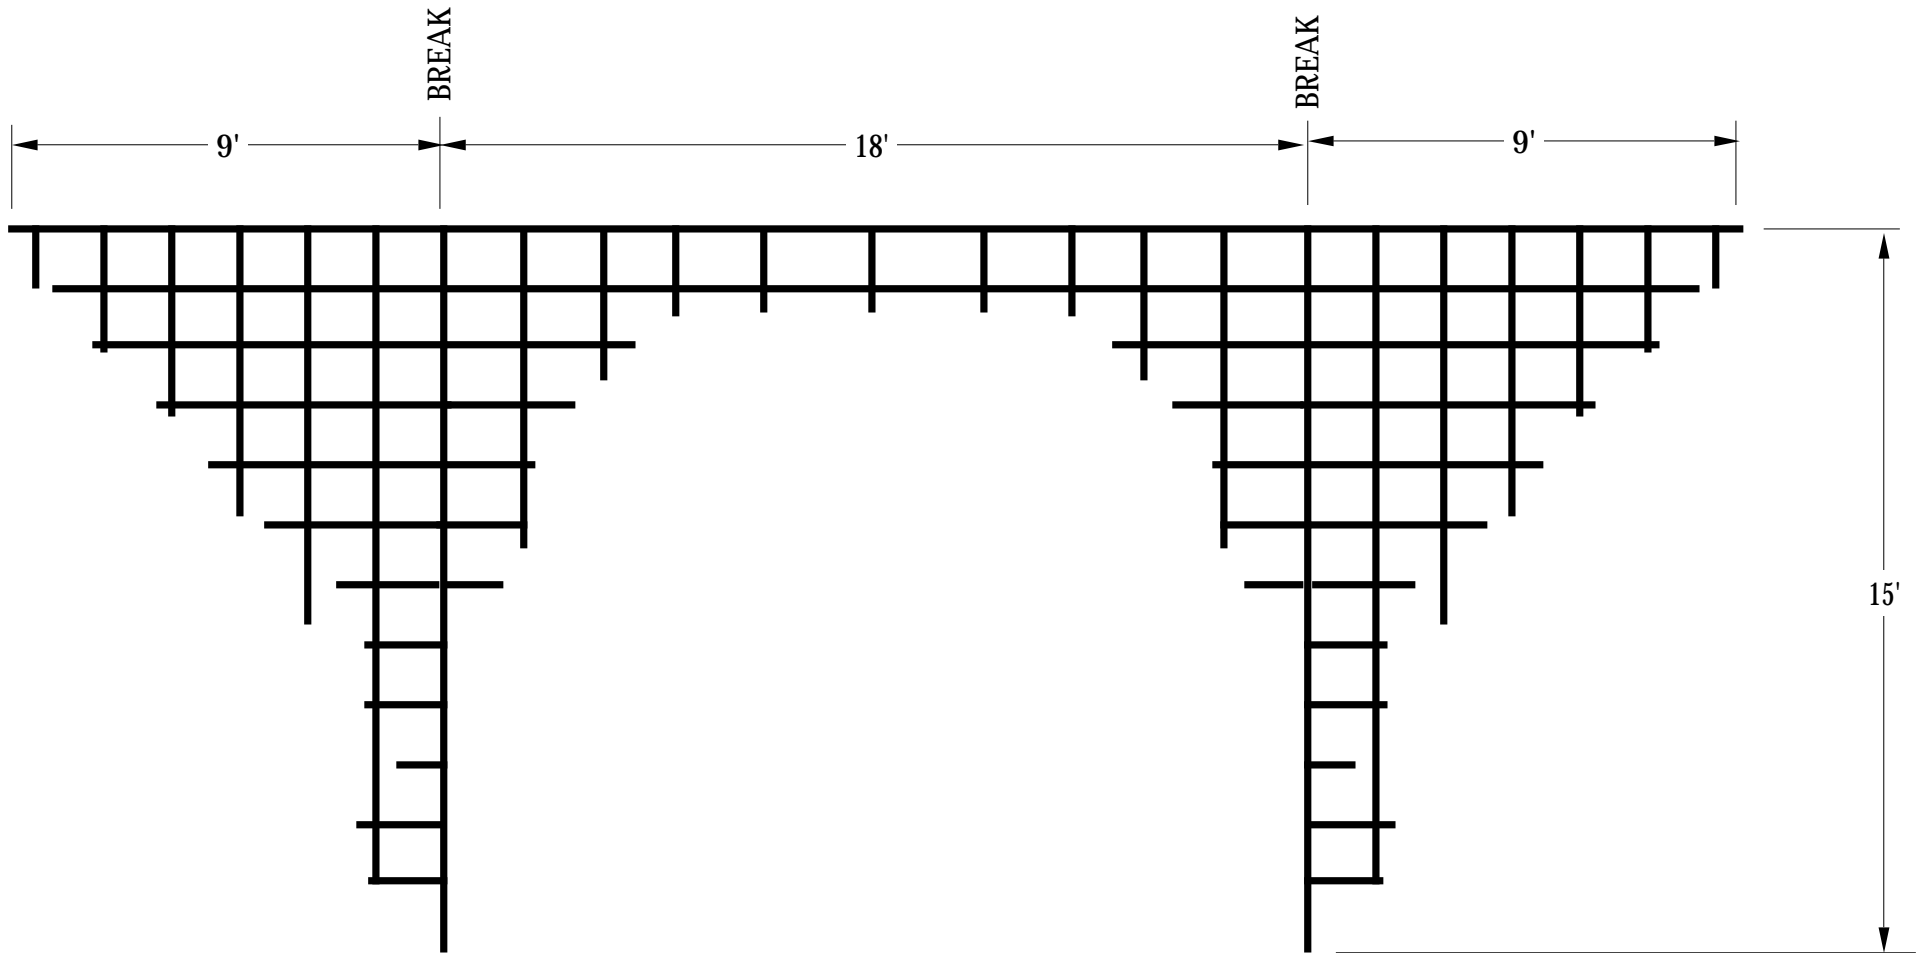

LATTICE PORTAL (ROUGH DRAWING) • FRONT ELEVATION • SCALE: 1/4" = 1'-0"

NOTE: THIS IS AN APPROXIMATE DRAWING. UNIT WAS REVISED IN SHOP AT OFNJ AND DESIGNER DID NOT REVISE ORIGINAL DRAFTINGS

OPERA COMPANY OF PHILADELPHIA
THE RAKE'S PROGRESS
BUILT BY OPERA FESTIVAL OF NEW JERSEY
DESIGNER: RON KADRI