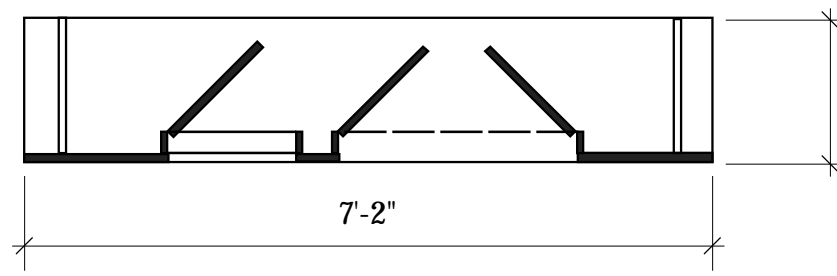

#3

#2

#1

UNITS HAVE RIGID CASTERS

TYPICAL JACK

LA PERICHOLE

LITTLE BUILDINGS

DESIGN: BOYD OSTROFF

SCALE: 1/2" = 1'-0"