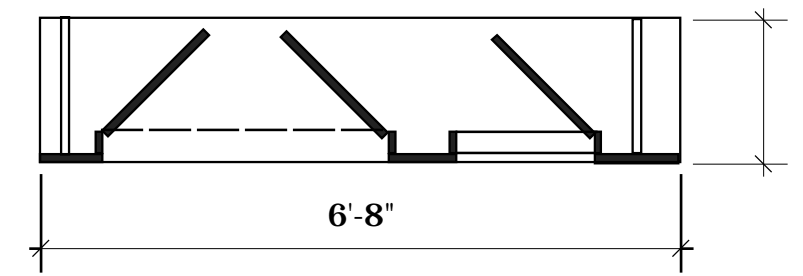

#3

#2

#1

UNITS HAVE RIGID CASTERS

TYPICAL JACK

LA PERICHOLE

LITTLE BUILDINGS

DESIGN: BOYD OSTROFF

SCALE: 1/2" = 1'-0"