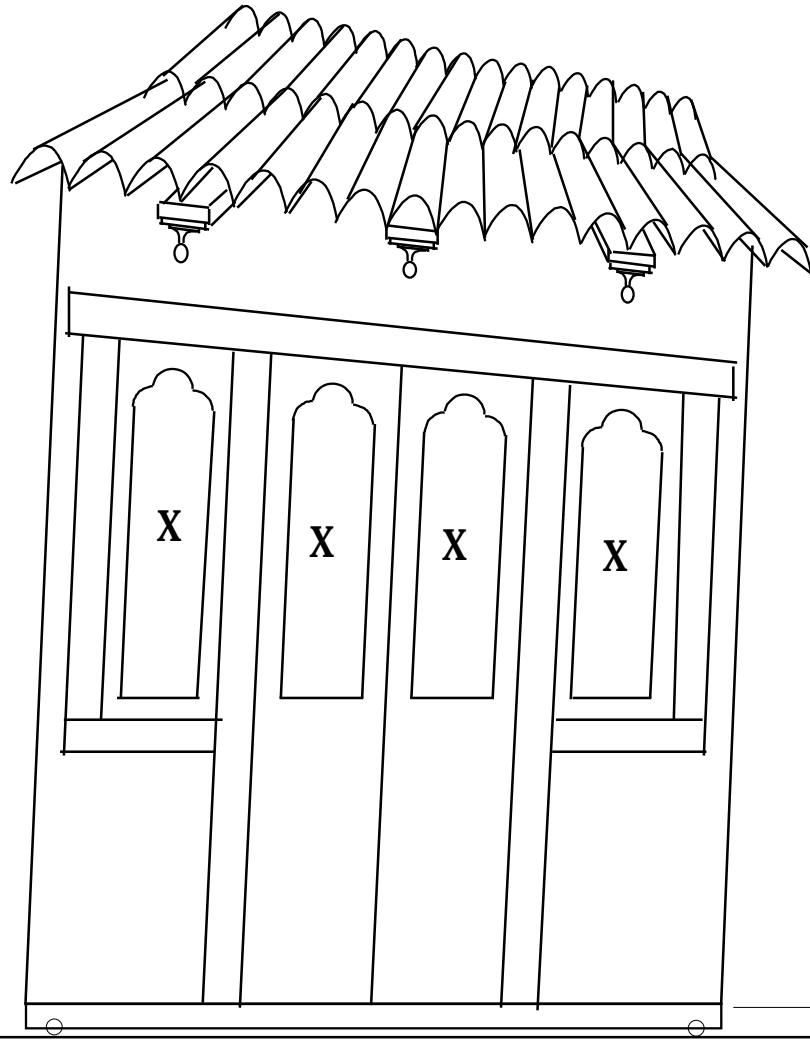

#3

#2

#1

UNITS HAVE RIGID CASTERS

TYPICAL JACK

LA PERICHOLE

LITTLE BUILDINGS

DESIGN: BOYD OSTROFF

SCALE: 1/2" = 1'-0"