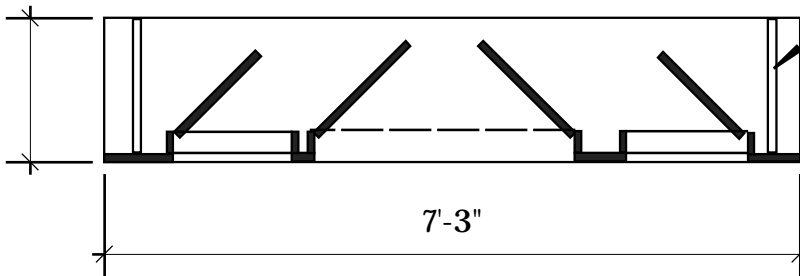

#3

#2

#1

UNITS HAVE RIGID CASTERS

TYPICAL JACK

LA PERICHOLE

LITTLE BUILDINGS

DESIGN: BOYD OSTROFF

SCALE: 1/2" = 1'-0"