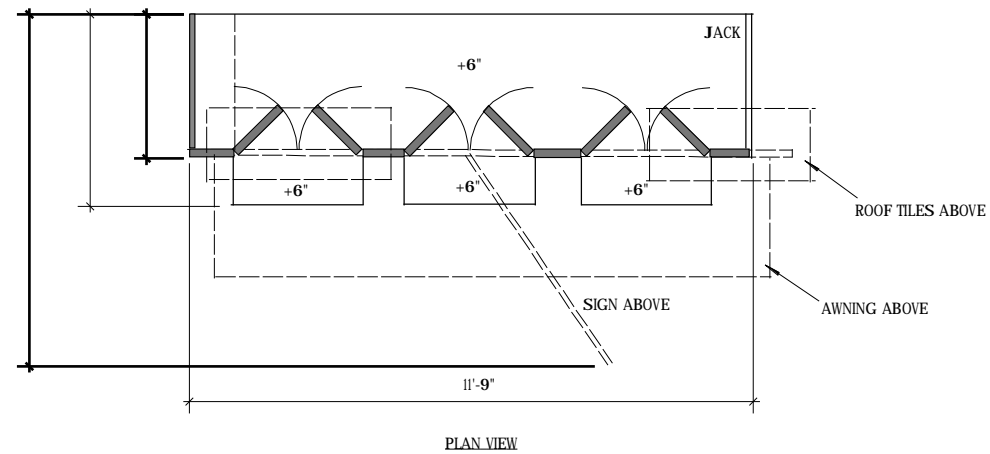

NOTE:
MASKING FLAT IS TILTED
AND NOT SHOWN TRUE SIZE

- NOTES:
- STANDARD LAUAN-COVERED FLAT CONSTRUCTION
 - ALL TRIM AND SURFACE DETAILS ARE PAINTED
 - WAGON UNITS HAVE SWIVEL CASTERS
 - PROVIDE LEVER-OPERATED WAGON BRAKES
 - MAKE TILES FROM PVC DRAIN PIPE