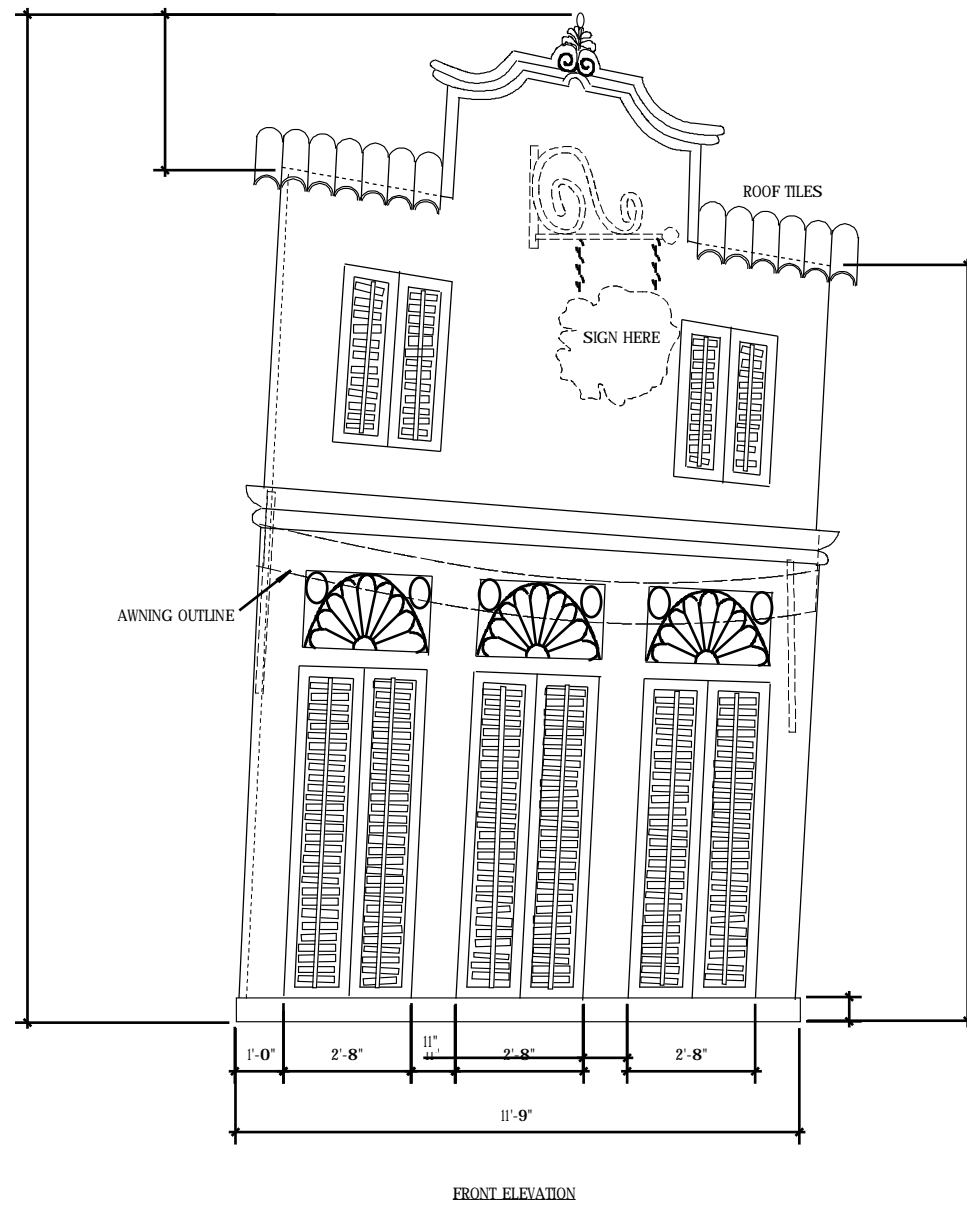

NOTE:
MASKING FLAT IS TILTED
AND NOT SHOWN TRUE SIZE

- NOTES:
- STANDARD LAUAN-COVERED FLAT CONSTRUCTION
 - ALL TRIM AND SURFACE DETAILS ARE PAINTED
 - WAGON UNITS HAVE SWIVEL CASTERS
 - PROVIDE LEVER-OPERATED WAGON BRAKES
 - MAKE TILES FROM PVC DRAIN PIPE