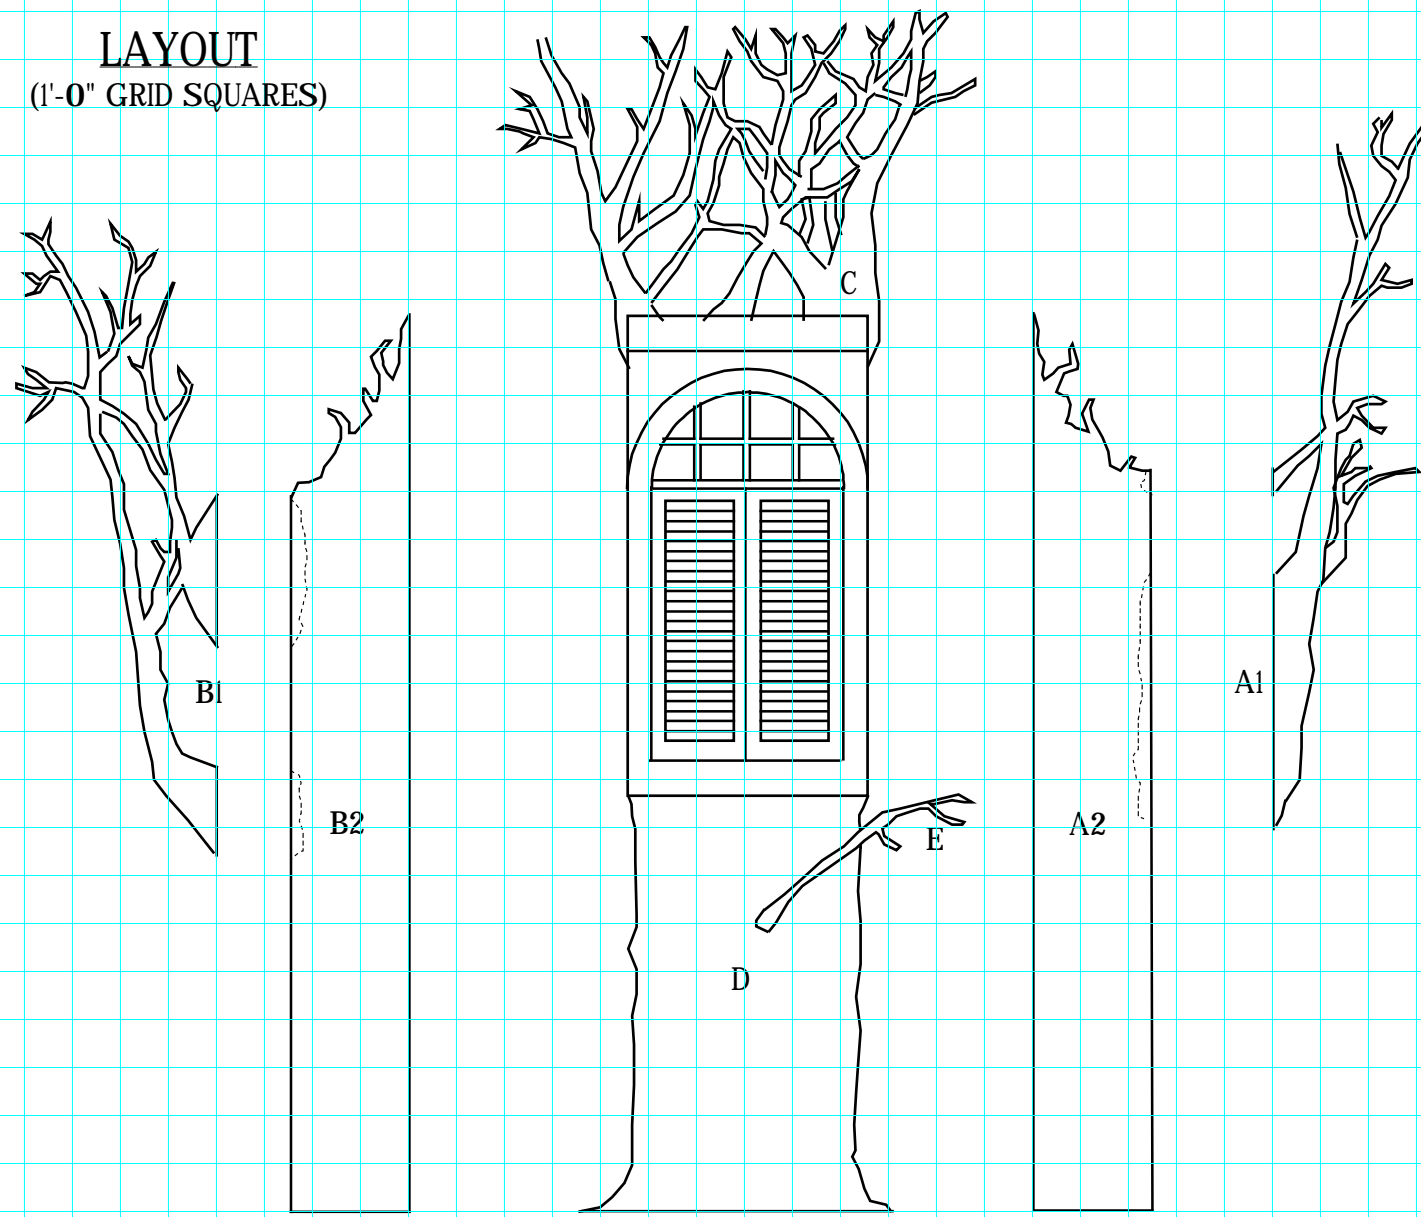

LAYOUT
(1'-0" GRID SQUARES)

FRONT ELEVATION

SIDE VIEW

PLAN VIEW

BASE PLATFORM
TOP VIEW