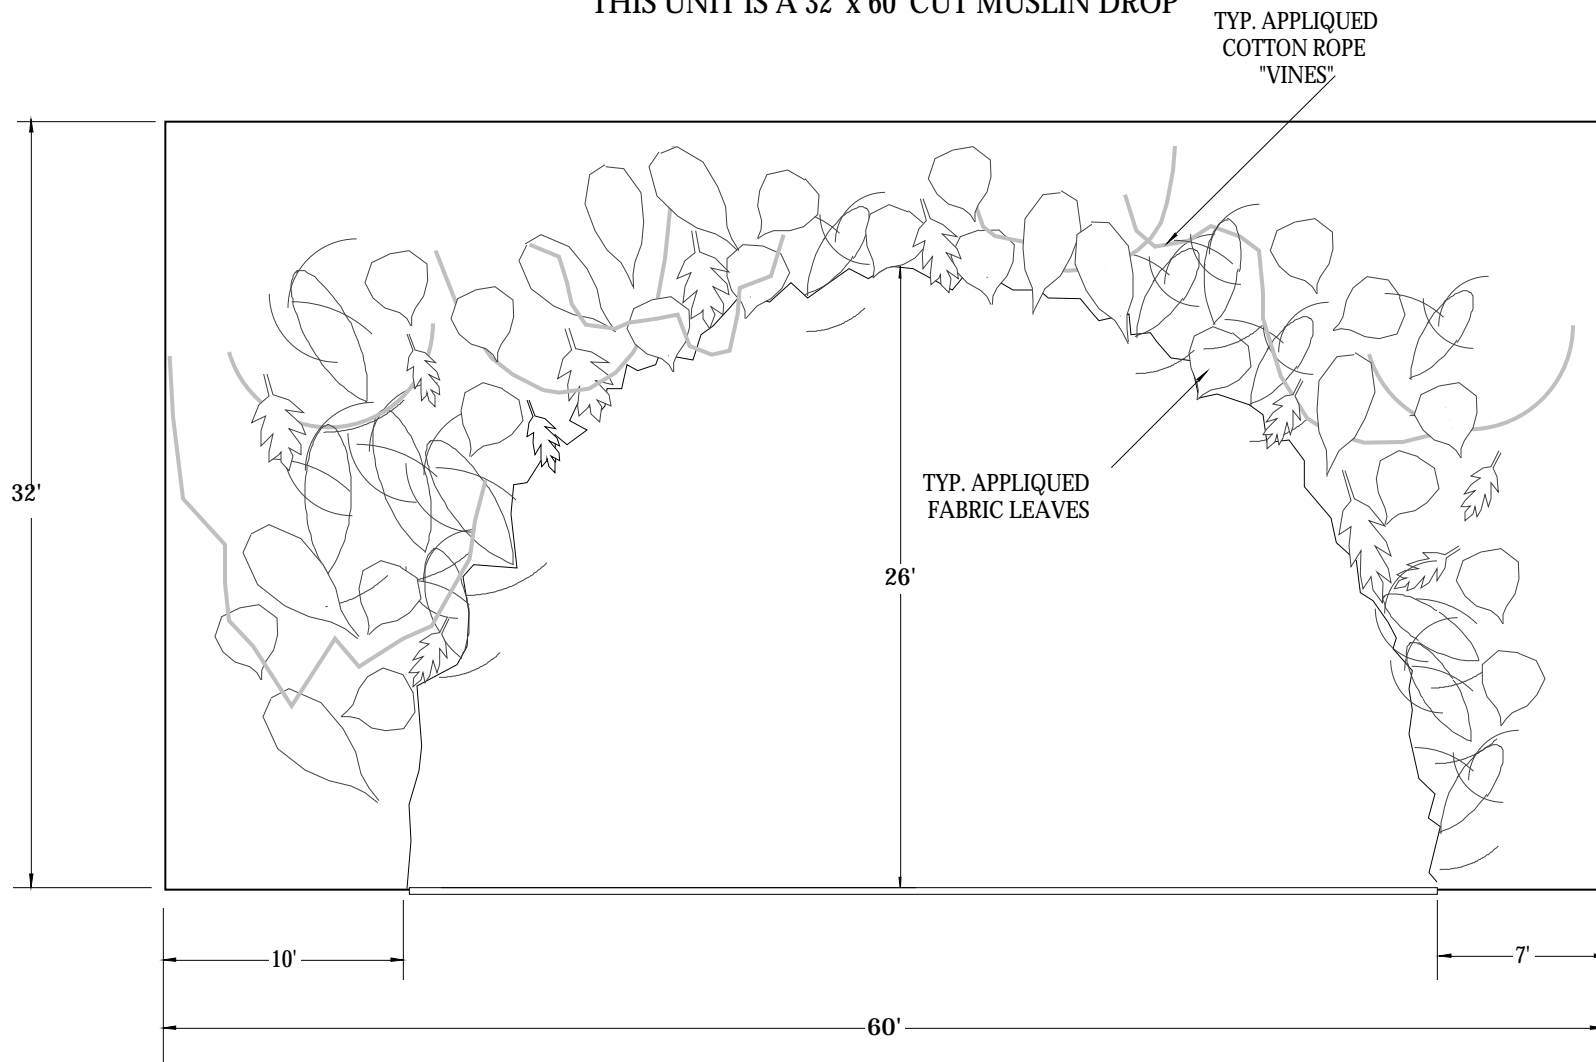

THIS UNIT IS A 32' x 60' CUT MUSLIN DROP

NOTE: SIZE AND SHAPE OF PORTAL OPENING IS APPROXIMATE

OPERA COMPANY OF PHILADELPHIA
THE MAGIC FLUTE

#1 JUNGLE PORTAL

DESIGNER: BOYD OSTROFF
SCALE: 1/8" = 1'-0"

THIS UNIT IS A 32' x 60' CUT MUSLIN DROP

NOTE: SIZE AND SHAPE OF PORTAL OPENING IS APPROXIMATE

OPERA COMPANY OF PHILADELPHIA
THE MAGIC FLUTE

#2 JUNGLE PORTAL

DESIGNER: BOYD OSTROFF
SCALE: 1/8" = 1'-0"