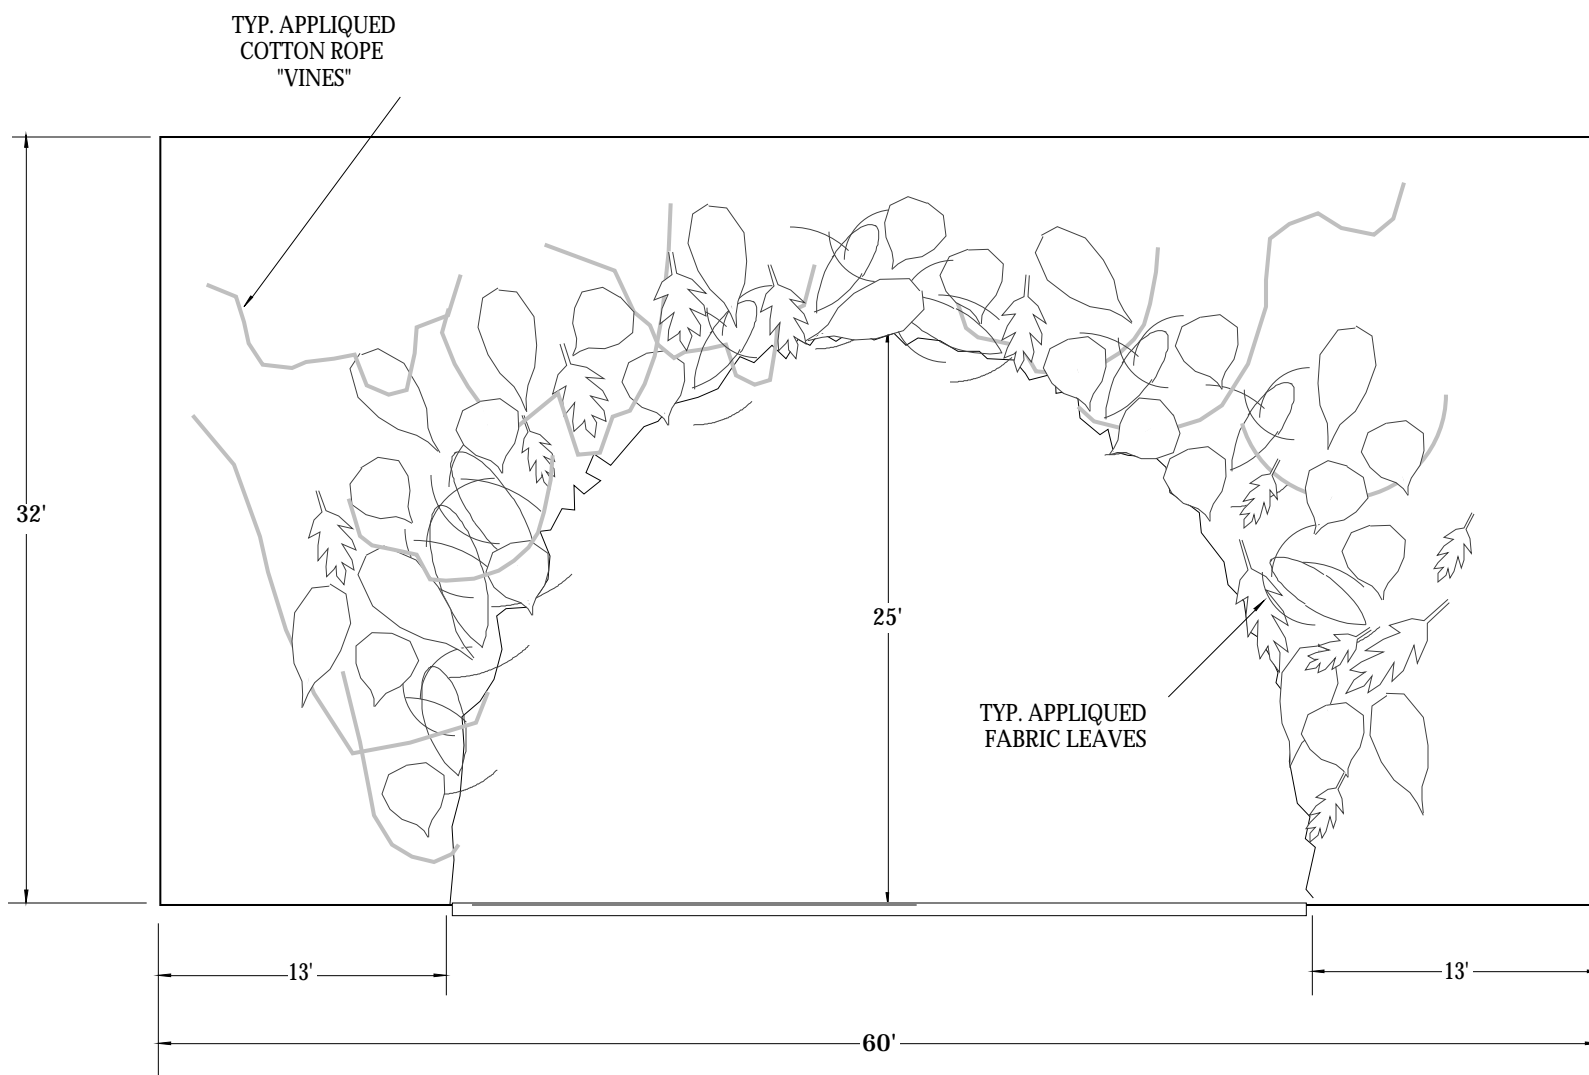

THIS UNIT IS A 32' x 60' CUT MUSLIN DROP

NOTE: SIZE AND SHAPE OF PORTAL OPENING IS APPROXIMATE

OPERA COMPANY OF PHILADELPHIA
THE MAGIC FLUTE

#1 JUNGLE PORTAL

DESIGNER: BOYD OSTROFF
SCALE: 1/8" = 1'-0"

THIS UNIT IS A 32' x 60' CUT MUSLIN DROP

NOTE: SIZE AND SHAPE OF PORTAL OPENING IS APPROXIMATE

OPERA COMPANY OF PHILADELPHIA
THE MAGIC FLUTE

#2 JUNGLE PORTAL

DESIGNER: BOYD OSTROFF
SCALE: 1/8" = 1'-0"