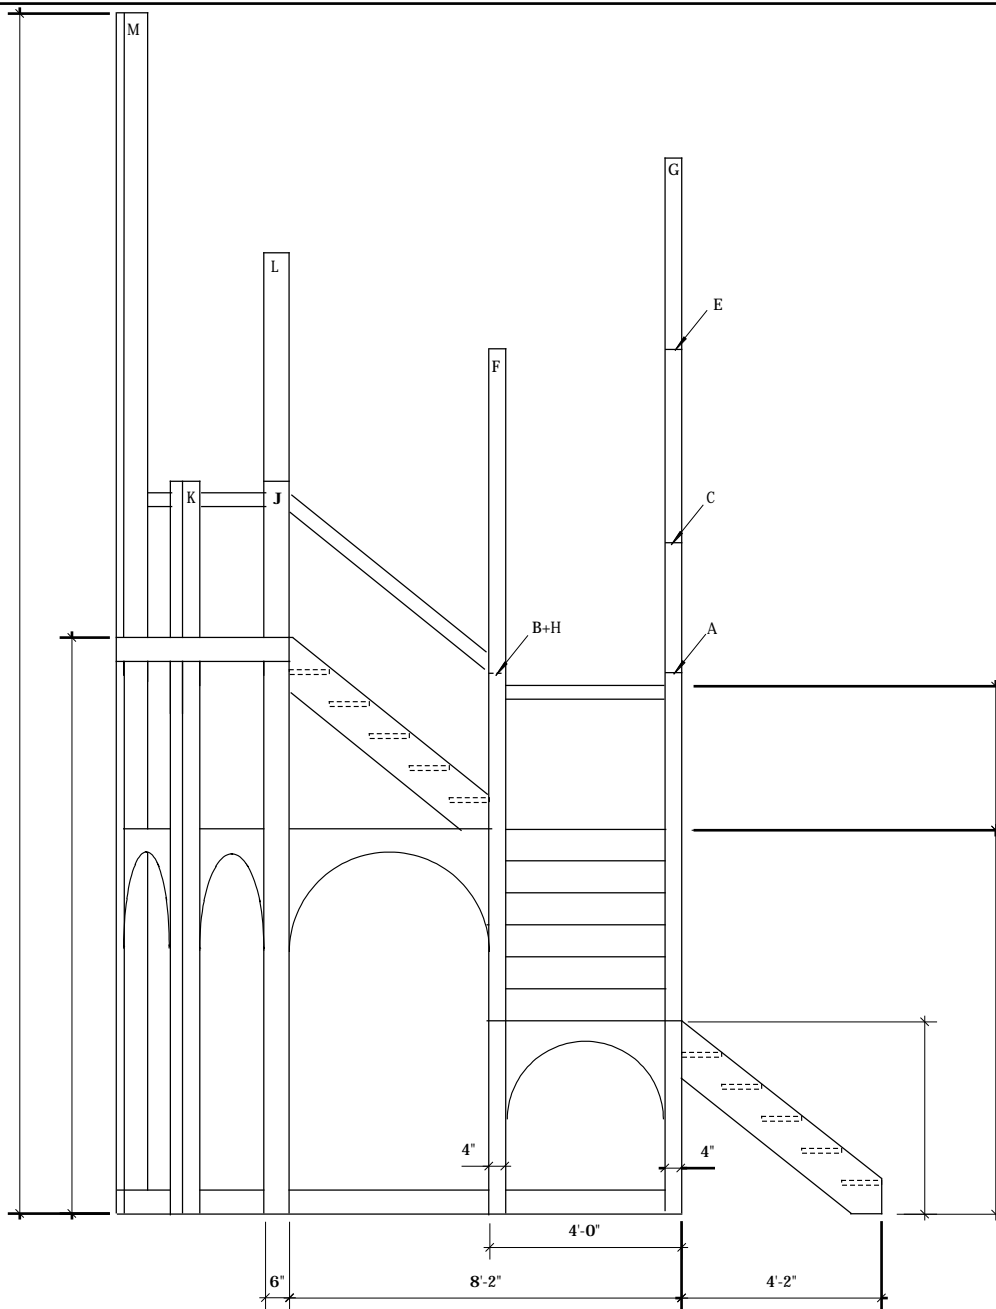

SCAFFOLD UNIT SR-1

SCAFFOLD UNIT SR-2

OPERA COMPANY OF PHILADELPHIA	
SCALE: 1/2"=1'-0"	I CAPULETI E I MONTECCHI
REVISED: 3/3/2002	SR SCAFFOLD UNITS DIRECTOR: KAY CASTALDO
ver. 17	DESIGNER: BOYD OSTROFF