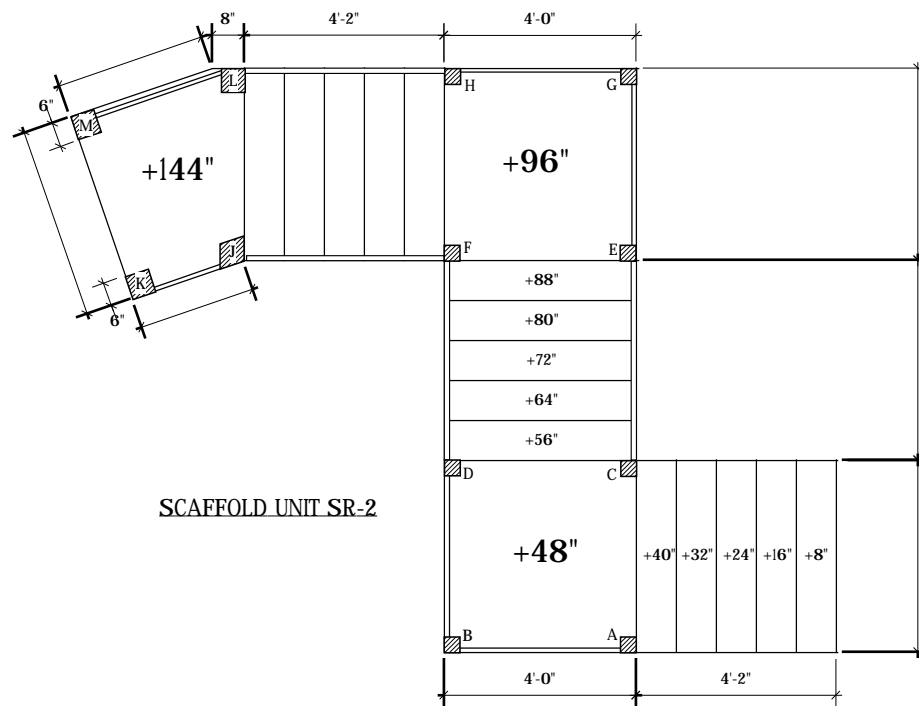

SCAFFOLD UNIT SR-1

SCAFFOLD UNIT SR-2

OPERA COMPANY OF PHILADELPHIA	
SCALE: 1/2"=1'-0"	I CAPULETI E I MONTECCHI
REVISED: 3/3/2002	SR SCAFFOLD UNITS DIRECTOR: KAY CASTALDO
ver. 17	DESIGNER: BOYD OSTROFF