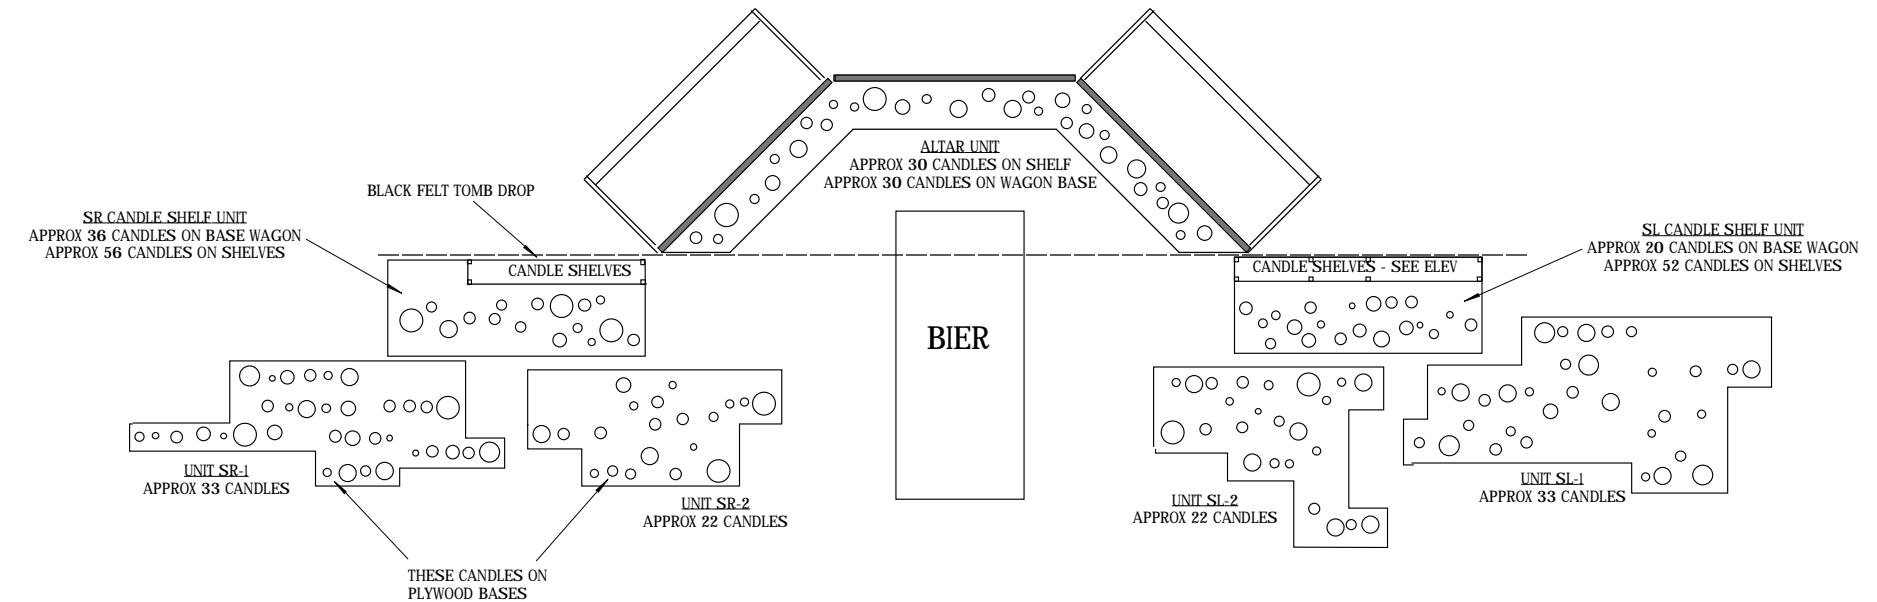

SR CANDLE SHELF WAGON  
LEFT SIDE VIEW

SL CANDLE SHELF WAGON  
RIGHT SIDE VIEW

OPERA COMPANY OF PHILADELPHIA	
SCALE: 1/2"=1'-0"	I CAPULETI E I MONTECCHI
REVISED: 3/7/2002	CANDLE UNITS
ver. 1.3	DIRECTOR: KAY CASTALDO DESIGNER: BOYD OSTROFF